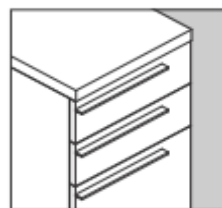

PULLS

DX WP

DX RP

DX FP

DX BP

DESCRIPTION	MODEL	WIDTH	DEPTH	HEIGHT	KNEESPACE
Double Pedestal Desk with 4" recessed modesty panel *  **  	DX D7236LBRB * DX D7236LFRB DX D7236LBRF **	72	36	30	36
	DX D7836LBRB DX D7836LFRB DX D7836LBRF	78	36	30	42
	DX D8436LBRB DX D8436LFRB DX D8436LBRF	84	36	30	48
Single Pedestal Desk with 4" recessed modesty panel *  	DX S7236LORB DX S7236LBR0 *	72	36	30	53
	DX S7836LORB DX S7836LBR0	78	36	30	59
	DX S8436LORB DX S8436LBR0	84	36	30	65
Single Pedestal Desk with 4" recessed modesty panel *  	DX S7236LORF DX S7236LFR0 *	72	36	30	53
	DX S7836LORF DX S7836LFR0	78	36	30	59
	DX S8436LORF DX S8436LFR0	84	36	30	65