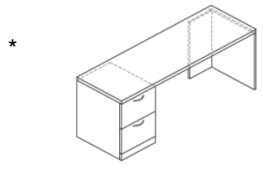

DESCRIPTION	MODEL	WIDTH	DEPTH	HEIGHT	KNEESPACE
Single Pedestal Credenza with 18" F/F pedestal no modesty panel	DX CR7820LF*	78	20	30	59
	DX CR7820RF				
	DX CR7824LF	78	24	30	59
	DX CR7824RF				
	DX CR8420LF	84	20	30	65
	DX CR8420RF				
	DX CR8424LF	84	24	30	65
	DX CR8424RF				
	DX CR9020LF	90	20	30	71
	DX CR9020RF				
	DX CR9024LF	90	24	30	71
	DX CR9024RF				
	DX CR9620LF	96	20	30	77
	DX CR9620RF				
	DX CR9624LF	96	24	30	77
	DX CR9624RF				
	DX CR10220LF	102	20	30	83
	DX CR10220RF				
	DX CR10224LF	102	24	30	83
	DX CR10224RF				
	DX CR10820LF	108	20	30	89
	DX CR10820RF				
	DX CR10824LF	108	24	30	89
	DX CR10824RF				

NOTE

FINISHES

For a complete list of finishes
please go to www.deccacontract.com

Code Description

F file / file pedestal
L left pedestal position
R right pedestal position

Dimensions are in inches and approximate.
Contact Customer Service if dimensions are critical.

* Indicates model illustrated by line drawing.