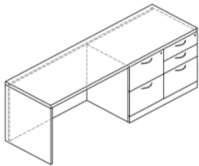

Dimensions are in inches and approximate.

Contact Customer Service if dimensions are critical.

* Indicates model illustrated by line drawing.

DESCRIPTION	MODEL	WIDTH	DEPTH	HEIGHT	KNEESPACE
Ganged Pedestal Credenza with 2 units of 18" pedestal and modesty panel *front lock	DX CR7820MLBF* DX CR7820MRBF**	78	20	30	41
	DX CR7824MLBF DX CR7824MRBF	78	24	30	41
*	DX CR8420MLBF DX CR8420MRBF	84	20	30	47
	DX CR8424MLBF DX CR8424MRBF	84	24	30	47
**	DX CR9020MLBF DX CR9020MRBF	90	20	30	53
	DX CR9024MLBF DX CR9024MRBF	90	24	30	53
	DX CR9620MLBF DX CR9620MRBF	96	20	30	59
	DX CR9624MLBF DX CR9624MRBF	96	24	30	59
	DX CR10220MLBF DX CR10220MRBF	102	20	30	65
	DX CR10224MLBF DX CR10224MRBF	102	24	30	65
	DX CR10820MLBF DX CR10820MRBF	108	20	30	71
	DX CR10824MLBF DX CR10824MRBF	108	24	30	71