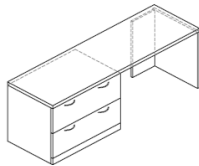

DESCRIPTION	MODEL	WIDTH	DEPTH	HEIGHT	KNEESPACE
Single Pedestal Credenza with 36" two drawer lateral file no modesty panel	DX CR7220LLT *	72	20	30	35
	DX CR7220RLT				
	DX CR7224LLT	72	24	30	35
	DX CR7224RLT				
	DX CR7820LLT	78	20	30	41
	DX CR7820RLT				
	DX CR7824LLT	78	24	30	41
	DX CR7824RLT				
	DX CR8420LLT	84	20	30	47
	DX CR8420RLT				
	DX CR8424LLT	84	24	30	47
	DX CR8424RLT				
	DX CR9020LLT	90	20	30	53
	DX CR9020RLT				
	DX CR9024LLT	90	24	30	53
	DX CR9024RLT				
	DX CR9620LLT	96	20	30	59
	DX CR9620RLT				
	DX CR9624LLT	96	24	30	59
	DX CR9624RLT				
	DX CR10220LLT	102	20	30	65
	DX CR10220RLT				
	DX CR10224LLT	102	24	30	65
	DX CR10224RLT				
	DX CR10820LLT	108	20	30	71
	DX CR10820RLT				
	DX CR10824LLT	108	24	30	71
	DX CR10824RLT				

*

NOTE

FINISHES

For a complete list of finishes please go to www.deccacontract.com

Code Description

LT 2 lateral file drawer
L left pedestal position
R right pedestal position

Dimensions are in inches and approximate.
Contact Customer Service if dimensions are critical.

* Indicates model illustrated by line drawing.