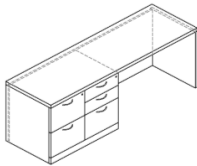

DESCRIPTION	MODEL	WIDTH	DEPTH	HEIGHT	KNEESPACE
Ganged Pedestal Credenza with 2 units of 18" pedestal and modesty panel *front lock	DX CR6020MLFB * DX CR6020MRFB **	60	20	30	23
	DX CR6024MLFB DX CR6024MRFB	60	24	30	23
*	DX CR6620MLFB DX CR6620MRFB	66	20	30	29
	DX CR6624MLFB DX CR6624MRFB	66	24	30	29
**	DX CR7220MLFB DX CR7220MRFB	72	20	30	35
	DX CR7224MLFB DX CR7224MRFB	72	24	30	35
	DX CR7820MLFB DX CR7820MRFB	78	20	30	41
	DX CR7824MLFB DX CR7824MRFB	78	24	30	41
	DX CR8420MLFB DX CR8420MRFB	84	20	30	47
	DX CR8424MLFB DX CR8424MRFB	84	24	30	47
	DX CR9020MLFB DX CR9020MRFB	90	20	30	53
	DX CR9024MLFB DX CR9024MRFB	90	24	30	53

NOTE

FINISHES

For a complete list of finishes
please go to www.deccacontract.com

Code Description

B box / box / file pedestal
F file / file pedestal
M full modesty panel
L left pedestal position
R right pedestal position

Dimensions are in inches and approximate.
Contact Customer Service if dimensions are critical.

* Indicates model illustrated by line drawing.