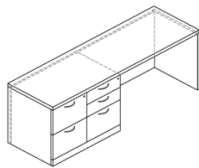

Dimensions are in inches and approximate.
Contact Customer Service if dimensions are critical.

* Indicates model illustrated by line drawing.

DESCRIPTION	MODEL	WIDTH	DEPTH	HEIGHT	KNEESPACE
Ganged Pedestal Credenza with 2 units of 18" pedestal and modesty panel *front lock	DX CR9620MLFB* DX CR9620MRFB**	96	20	30	59
	DX CR9624MLFB DX CR9624MRFB	96	24	30	59
*	DX CR10220MLFB DX CR10220MRFB	102	20	30	65
	DX CR10224MLFB DX CR10224MRFB	102	24	30	65
**	DX CR10820MLFB DX CR10820MRFB	108	20	30	71
	DX CR10824MLFB DX CR10824MRFB	108	24	30	71
Ganged Pedestal Credenza with 2 units of 18" pedestal and modesty panel *front lock	DX CR6020MLBB * DX CR6020MRBB	60	20	30	23
	DX CR6024MLBB DX CR6024MRBB	60	24	30	23
*	DX CR6620MLBB DX CR6620MRBB	66	20	30	29
	DX CR6624MLBB DX CR6624MRBB	66	24	30	29
	DX CR7220MLBB DX CR7220MRBB	72	20	30	35
	DX CR7224MLBB DX CR7224MRBB	72	24	30	35