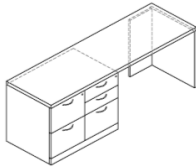

DESCRIPTION	MODEL	WIDTH	DEPTH	HEIGHT	KNEESPACE
Ganged Pedestal Credenza with 2 units of 18" pedestal no modesty panel *front lock	DX CR7820LFB* DX CR7820RFB**	78	20	30	41
	DX CR7824LFB DX CR7824RFB	78	24	30	41
*	DX CR8420LFB DX CR8420RFB	84	20	30	47
	DX CR8424LFB DX CR8424RFB	84	24	30	47
**	DX CR9020LFB DX CR9020RFB	90	20	30	53
	DX CR9024LFB DX CR9024RFB	90	24	30	53
	DX CR9620LFB DX CR9620RFB	96	20	30	59
	DX CR9624LFB DX CR9624RFB	96	24	30	59
	DX CR10220LFB DX CR10220RFB	102	20	30	65
	DX CR10224LFB DX CR10224RFB	102	24	30	65
	DX CR10820LFB DX CR10820RFB	108	20	30	71
	DX CR10824LFB DX CR10824RFB	108	24	30	71

NOTE

FINISHES

For a complete list of finishes
please go to www.deccacontract.com

Code Description

B box / box / file pedestal
F file / file pedestal
L left pedestal position
R right pedestal position

Dimensions are in inches and approximate.
Contact Customer Service if dimensions are critical.

* Indicates model illustrated by line drawing.