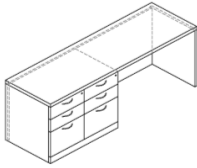

DESCRIPTION	MODEL	WIDTH	DEPTH	HEIGHT	KNEESPACE
Ganged Pedestal Credenza with 2 units of 18" pedestal and modesty panel *front lock	DX CR7820MLBB*	78	20	30	41
	DX CR7820MRBB				
	DX CR7824MLBB	78	24	30	41
	DX CR7824MRBB				
	DX CR8420MLBB	84	20	30	47
	DX CR8420MRBB				
	DX CR8424MLBB	84	24	30	47
	DX CR8424MRBB				
	DX CR9020MLBB	90	20	30	53
	DX CR9020MRBB				
	DX CR9024MLBB	90	24	30	53
	DX CR9024MRBB				
	DX CR9620MLBB	96	20	30	59
	DX CR9620MRBB				
	DX CR9624MLBB	96	24	30	59
	DX CR9624MRBB				
	DX CR10220MLBB	102	20	30	65
	DX CR10220MRBB				
	DX CR10224MLBB	102	24	30	65
	DX CR10224MRBB				
	DX CR10820MLBB	108	20	30	71
	DX CR10820MRBB				
	DX CR10824MLBB	108	24	30	71
	DX CR10824MRBB				

NOTE

FINISHES

For a complete list of finishes
please go to www.deccacontract.com

Code Description

- **B** box / box / file pedestal
- **M** full modesty panel
- **L** left pedestal position
- **R** right pedestal position

Dimensions are in inches and approximate.
Contact Customer Service if dimensions are critical.

* Indicates model illustrated by line drawing.