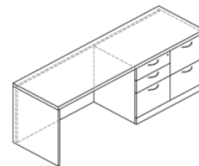

Dimensions are in inches and approximate.
Contact Customer Service if dimensions are critical.

* Indicates model illustrated by line drawing.

DESCRIPTION	MODEL	WIDTH	DEPTH	HEIGHT	KNEESPACE
Ganged Pedestal Credenza with 2 units of 18" pedestal and modesty panel *front lock	DX CR9620MLFB* DX CR9620MRFB**	96	20	30	59
	DX CR9624MLFB DX CR9624MRFB	96	24	30	59
*	DX CR10220MLFB DX CR10220MRFB	102	20	30	65
	DX CR10224MLFB DX CR10224MRFB	102	24	30	65
**	DX CR10820MLFB DX CR10820MRFB	108	20	30	71
	DX CR10824MLFB DX CR10824MRFB	108	24	30	71
Ganged Pedestal Credenza with 2 units of 18" pedestal and modesty panel *front lock	DX CR6020MLBB * DX CR6020MRBB	60	20	30	23
	DX CR6024MLBB DX CR6024MRBB	60	24	30	23
*	DX CR6620MLBB DX CR6620MRBB	66	20	30	29
	DX CR6624MLBB DX CR6624MRBB	66	24	30	29
	DX CR7220MLBB DX CR7220MRBB	72	20	30	35
	DX CR7224MLBB DX CR7224MRBB	72	24	30	35