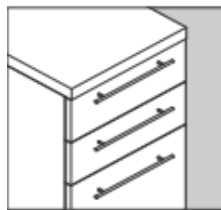

EDGE APPLICATION

STANDARD

Desks have profiles on front and back edges, sides are flush
All Returns, Bridges, Bridge Tops and Credenzas have profile on the front edge and are flush on sides and back edges.

OPTIONS

DX D7236LBRB4 Plan view
4 side edge profiles are by request only. Option upcharge 5%

DX KCR7824LBRF4 Plan view
4 side edge profiles on credenza. Option upcharge 5%

For Grommet information, please go to www.deccacontract.com

PULLS

DX RP