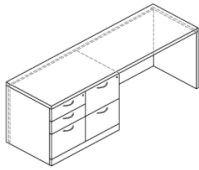

Dimensions are in inches and approximate.

Contact Customer Service if dimensions are critical.

* Indicates model illustrated by line drawing.

DESCRIPTION	MODEL	WIDTH	DEPTH	HEIGHT	KNEESPACE
Ganged Pedestal Credenza with 2 units of 18" pedestal and modesty panel *front lock	DX CR7820MLBF* DX CR7820MRBF**	78	20	30	41
	DX CR7824MLBF DX CR7824MRBF	78	24	30	41
*	DX CR8420MLBF DX CR8420MRBF	84	20	30	47
	DX CR8424MLBF DX CR8424MRBF	84	24	30	47
**	DX CR9020MLBF DX CR9020MRBF	90	20	30	53
	DX CR9024MLBF DX CR9024MRBF	90	24	30	53
	DX CR9620MLBF DX CR9620MRBF	96	20	30	59
	DX CR9624MLBF DX CR9624MRBF	96	24	30	59
	DX CR10220MLBF DX CR10220MRBF	102	20	30	65
	DX CR10224MLBF DX CR10224MRBF	102	24	30	65
	DX CR10820MLBF DX CR10820MRBF	108	20	30	71
	DX CR10824MLBF DX CR10824MRBF	108	24	30	71