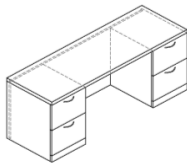

DESCRIPTION	MODEL	WIDTH	DEPTH	HEIGHT	KNEESPACE
Double Pedestal Kneehole Credenza with 2 units of 18" pedestal and modesty panel	DX KCR6020MLFRF	60	20	30	24
	DX KCR6024MLFRF	60	24	30	24
	DX KCR6620MLFRF	66	20	30	30
	DX KCR6624MLFRF	66	24	30	30
	DX KCR7220MLFRF	72	20	30	36
	DX KCR7224MLFRF	72	24	30	36
	DX KCR7820MLFRF	78	20	30	42
	DX KCR7824MLFRF	78	24	30	42
	DX KCR8420MLFRF	84	20	30	48
	DX KCR8424MLFRF	84	24	30	48
	DX KCR9020MLFRF	90	20	30	53
	DX KCR9024MLFRF	90	24	30	53
	DX KCR9620MLFRF	96	20	30	59
	DX KCR9624MLFRF	96	24	30	59
	DX KCR10220MLFRF	102	20	30	65
	DX KCR10224MLFRF	102	24	30	65
DX KCR10820MLFRF	108	20	30	71	
DX KCR1082M4LFRF	108	24	30	71	

NOTE

FINISHES

For a complete list of finishes
please go to www.deccacontract.com

Code Description

- F file / file pedestal
- M full modesty panel
- L left pedestal position
- R right pedestal position

Dimensions are in inches and approximate.
Contact Customer Service if dimensions are critical.

* Indicates model illustrated by line drawing.