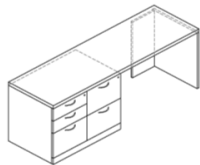

DESCRIPTION	MODEL	WIDTH	DEPTH	HEIGHT	KNEESPACE
Ganged Pedestal Credenza with 2 units of 18" pedestal no modesty panel *front lock	DX CR6020LBF * DX CR6020RBF **	60	20	30	23
	DX CR6024LBF DX CR6024RBF	60	24	30	23
*	DX CR6620LBF DX CR6620RBF	66	20	30	29
	DX CR6624LBF DX CR6624RBF	66	24	30	29
**	DX CR7220LBF DX CR7220RBF	72	20	30	35
	DX CR7224LBF DX CR7224RBF	72	24	30	35
	DX CR7820LBF DX CR7820RBF	78	20	30	41
	DX CR7824LBF DX CR7824RBF	78	24	30	41
	DX CR8420LBF DX CR8420RBF	84	20	30	47
	DX CR8424LBF DX CR8424RBF	84	24	30	47
	DX CR9020LBF DX CR9020RBF	90	20	30	53
	DX CR9024LBF DX CR9024RBF	90	24	30	53

NOTE

FINISHES

For a complete list of finishes
please go to www.deccacontract.com

Code Description

B box / box / file pedestal
F file / file pedestal
L left pedestal position
R right pedestal position

Dimensions are in inches and approximate.

Contact Customer Service if dimensions are critical.

* Indicates model illustrated by line drawing.