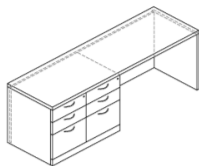

Dimensions are in inches and approximate.
Contact Customer Service if dimensions are critical.

* Indicates model illustrated by line drawing.

DESCRIPTION	MODEL	WIDTH	DEPTH	HEIGHT	KNEESPACE
Ganged Pedestal Credenza with 2 units of 18" pedestal and modesty panel *front lock	DX CR9620MLFB* DX CR9620MRFB**	96	20	30	59
	DX CR9624MLFB DX CR9624MRFB	96	24	30	59
*	DX CR10220MLFB DX CR10220MRFB	102	20	30	65
	DX CR10224MLFB DX CR10224MRFB	102	24	30	65
**	DX CR10820MLFB DX CR10820MRFB	108	20	30	71
	DX CR10824MLFB DX CR10824MRFB	108	24	30	71
Ganged Pedestal Credenza with 2 units of 18" pedestal and modesty panel *front lock	DX CR6020MLBB * DX CR6020MRBB	60	20	30	23
	DX CR6024MLBB DX CR6024MRBB	60	24	30	23
*	DX CR6620MLBB DX CR6620MRBB	66	20	30	29
	DX CR6624MLBB DX CR6624MRBB	66	24	30	29
	DX CR7220MLBB DX CR7220MRBB	72	20	30	35
	DX CR7224MLBB DX CR7224MRBB	72	24	30	35